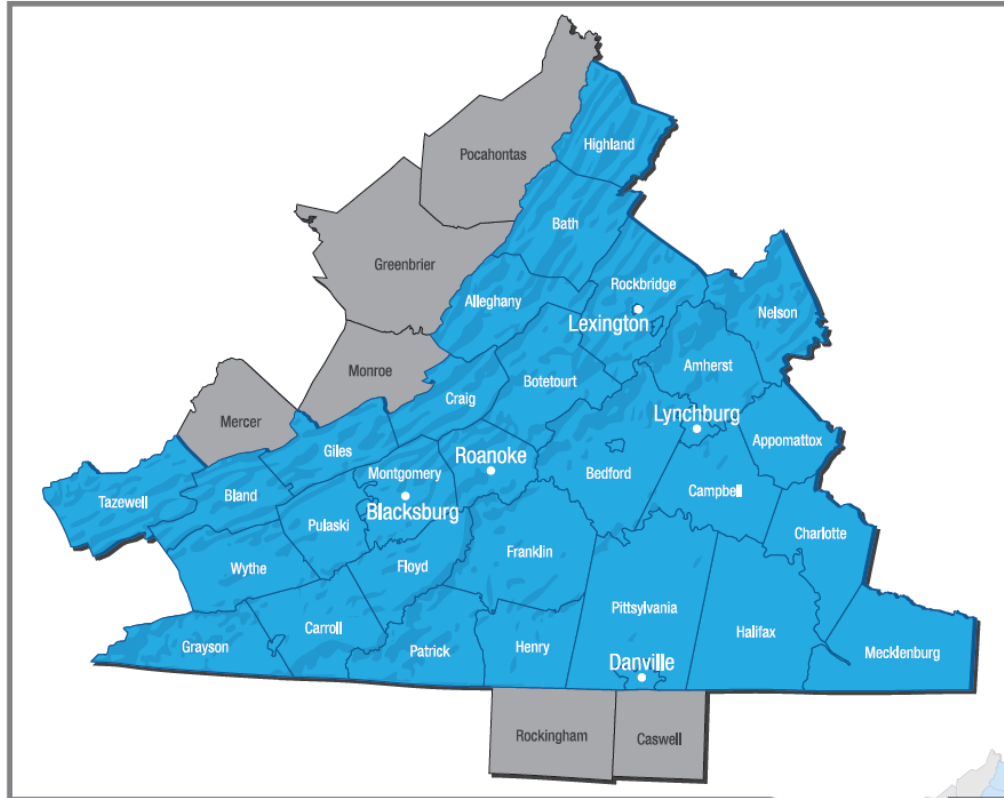

WSLS-TV Coverage Map

441,140 TV Households in November 2014

Source: NSI November 2014

WSLS coverage area includes:

- DMA Rank 67
- 26 Counties
- New River Valley - Blacksburg, Christiansburg and Radford, Roanoke Metro, Lynchburg City, and Southside - Danville and Martinsville

Contact Us:

WSLS-TV
401 3rd Street SW
Roanoke, Virginia 24011
Main: (540) 981-9110
Fax: (540) 343-3157