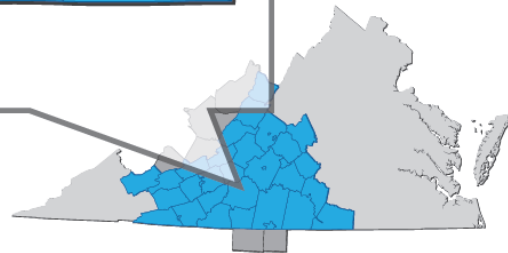

WSLS-TV Coverage Map

441,140 TV Households in November 2014

Source: NSI November 2014

WSLS coverage area includes:

- DMA Rank 67
- 26 Counties
- New River Valley - Blacksburg, Christiansburg and Radford, Roanoke Metro, Lynchburg City, and Southside - Danville and Martinsville